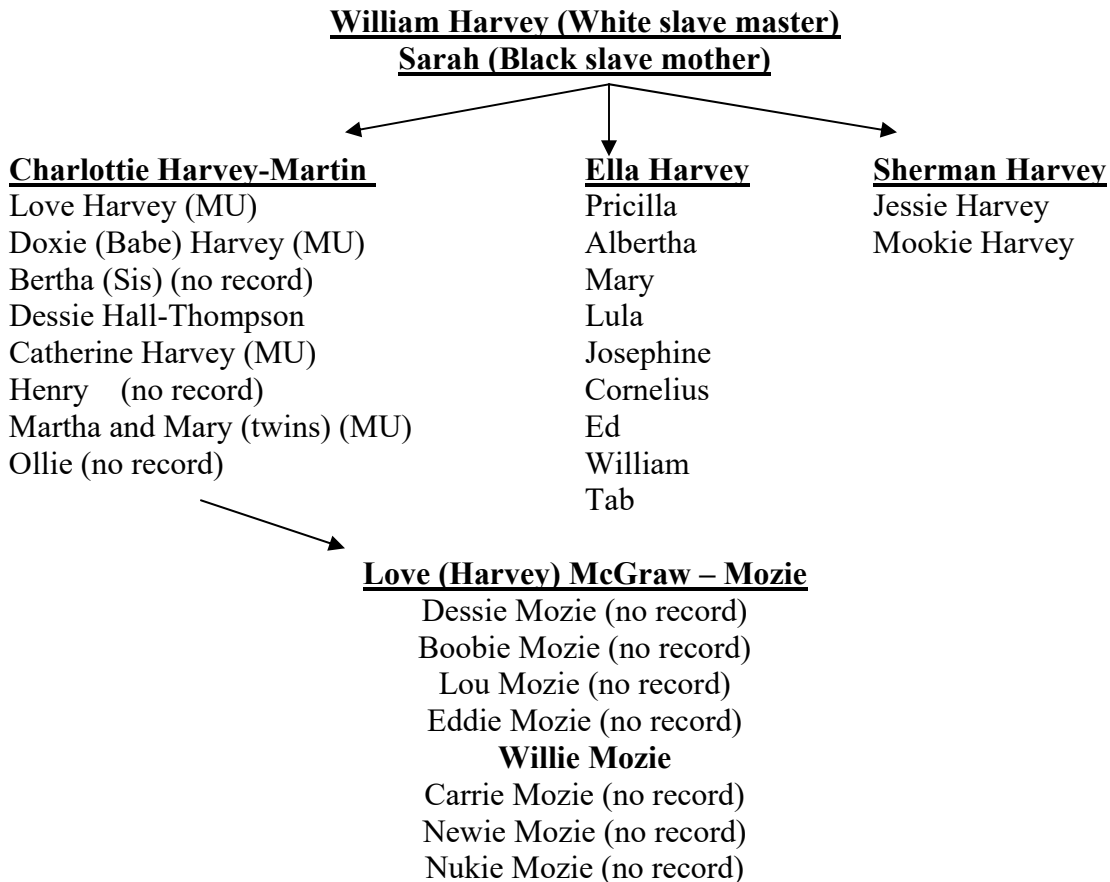

The Harvey Family

Charlottie (Charlotte) Harvey - Martin was born on March 01, 1833 in Saint Philip, Charleston South Carolina, she was of Mulatto complexion. Her Father was William Harvey a white slave master and her Mother a black slave, was name Sarah James. Charlotte had sisters and brothers but they were not recorded as family, but sold or traded to William Harvey's other family members, or to different slave master families as slave children. Slave records state Charlotte had two daughters on record; Love Harvey and Doxie (Babe) Harvey at the age of 22. Love was 3 yrs old and Babe was 11 months at record time. There are records that also state Martha & Mary were fathered by their white slave master William Harvey also born to Charlotte Harvey. It was a common practice for the slave masters to rape their slave women, and father children. Mrs. Charlotte married John Martin, but they were still slaves to William Harvey. There are no records to support Ella & Sherman as true siblings of Charlottie, but Charlottie did confirm there relationship.

NOTE: **Mulatto (MU)** denotes a person with one white parent and one black parent, or more broadly, a person of mixed black and white ancestry